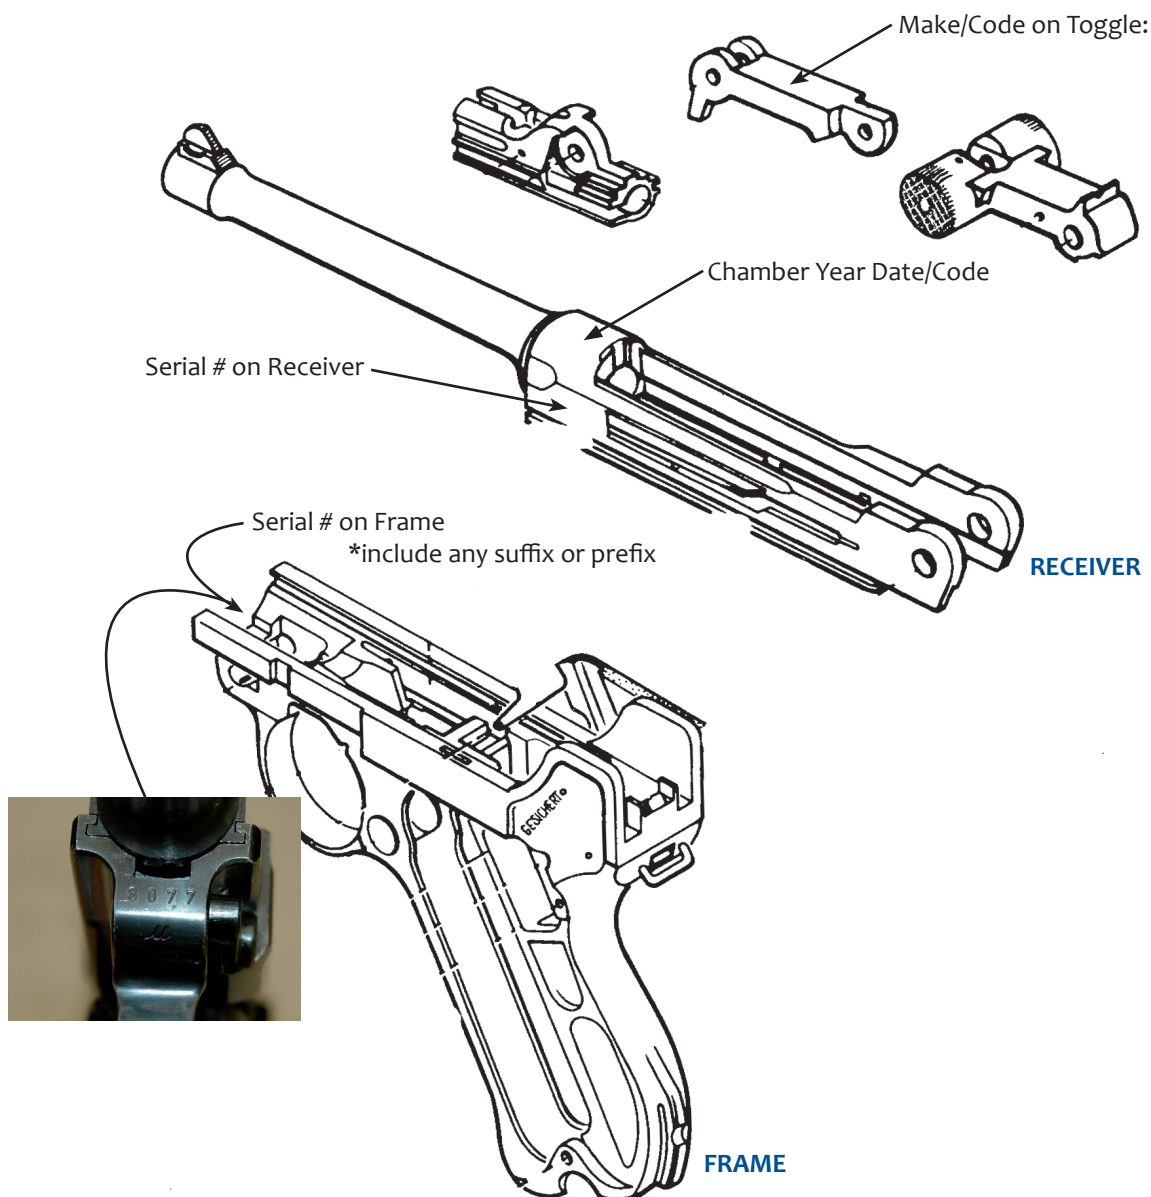

Identification of “Luger” Model P08 Pistols

WARNING: Ensure the Pistol is unloaded

Serial # on Frame:	Serial # on Receiver:
Make/Code on Toggle:	Chamber Year Date/Code:
Calibre:	

Make/Code on Toggle

			
Mauser	Mauser	Mauser	Mauser
			
Mauser	Swiss Berne	Krieghoff	Krieghoff
			
Simson	DWM	Erfurt	Other